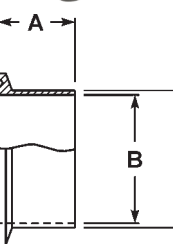

Clamp Fittings - Ferrules

Short Weld - 14WMP

Tube OD	Dimensions			304 Stainless Steel Part #	316L Stainless Steel Part #
	A	B	C		
½"	.500"	.370"	.500"	14WMP-G50	14WMP-R50
¾"	.500"	.620"	.750"	14WMP-G75	14WMP-R75
1"	.500"	.870"	1.000"	14WMP-G100	14WMP-R100
1½"	.500"	1.370"	1.500"	14WMP-G150	14WMP-R150
2"	.500"	1.870"	2.000"	14WMP-G200	14WMP-R200
2½"	.500"	2.370"	2.500"	14WMP-G250	14WMP-R250
3"	.500"	2.870"	3.000"	14WMP-G300	14WMP-R300
4"	.625"	3.834"	4.000"	14WMP-G400	14WMP-R400
5"	.750"	4.782"	5.000"	14WMP-G500	14WMP-R500
6"	.875"	5.782"	6.000"	14WMP-G600	14WMP-R600
8"	.875"	7.782"	8.000"	14WMP-G800	14WMP-R800
10"	.875"	9.760"	10.000"	14WMP-G1000	14WMP-R1000
12"	.875"	11.760"	12.000"	14WMP-G1200	14WMP-R1200

Sanitary Fittings

Long Weld - L14AM7

Tube OD	Dimensions			304 Stainless Steel Part #	316L Stainless Steel Part #
	A	B	C		
½"	1.125"	.370"	.500"	L14AM7-G50	L14AM7-R50
¾"	1.125"	.620"	.750"	L14AM7-G75	L14AM7-R75
1"	1.125"	.870"	1.000"	L14AM7-G100	L14AM7-R100
1½"	1.125"	1.370"	1.500"	L14AM7-G150	L14AM7-R150
2"	1.125"	1.870"	2.000"	L14AM7-G200	L14AM7-R200
2½"	1.125"	2.370"	2.500"	L14AM7-G250	L14AM7-R250
3"	1.125"	2.870"	3.000"	L14AM7-G300	L14AM7-R300
4"	1.125"	3.834"	4.000"	L14AM7-G400	L14AM7-R400
5"	1.125"	4.782"	5.000"	L14AM7-G500	L14AM7-R500
6"	1.500"	5.782"	6.000"	L14AM7-G600	L14AM7-R600
8"	1.500"	7.782"	8.000"	L14AM7-G800	L14AM7-R800
10"	1.750"	9.760"	10.000"	L14AM7-G1000	L14AM7-R1000
12"	1.750"	11.760"	12.000"	L14AM7-G1200	L14AM7-R1200

NEW

NEW

Automatic Weld - TL14AM7

Specification:

- meets ASME BPE-2012 specifications

Tube OD	Dimensions			316L Stainless Steel Part #
	A	B	C	
½"	1.750"	.370"	.500"	TL14AM7-050PL
¾"	1.750"	.620"	.750"	TL14AM7-075PL
1"	1.750"	.870"	1.000"	TL14AM7-100PL
1½"	1.750"	1.370"	1.500"	TL14AM7-150PL
2"	2.250"	1.870"	2.000"	TL14AM7-200PL
3"	2.250"	2.870"	3.000"	TL14AM7-300PL
4"	2.250"	3.834"	4.000"	TL14AM7-400PL