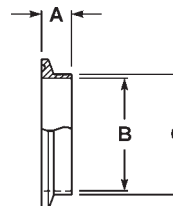

Clamp Fittings - Ferrules

Short Weld - 14WMP

Tube OD	Dimensions			304 Stainless Steel Part #	316L Stainless Steel Part #
	A	B	C		
½"	.500"	.370"	.500"	14WMP-G50	14WMP-R50
¾"	.500"	.620"	.750"	14WMP-G75	14WMP-R75
1"	.500"	.870"	1.000"	14WMP-G100	14WMP-R100
1½"	.500"	1.370"	1.500"	14WMP-G150	14WMP-R150
2"	.500"	1.870"	2.000"	14WMP-G200	14WMP-R200
2½"	.500"	2.370"	2.500"	14WMP-G250	14WMP-R250
3"	.500"	2.870"	3.000"	14WMP-G300	14WMP-R300
4"	.625"	3.834"	4.000"	14WMP-G400	14WMP-R400
5"	.750"	4.782"	5.000"	14WMP-G500	14WMP-R500
6"	.875"	5.782"	6.000"	14WMP-G600	14WMP-R600
8"	.875"	7.782"	8.000"	14WMP-G800	14WMP-R800
10"	.875"	9.760"	10.000"	14WMP-G1000	14WMP-R1000
12"	.875"	11.760"	12.000"	14WMP-G1200	14WMP-R1200

Sanitary Fittings

Long Weld - L14AM7

Tube OD	Dimensions			304 Stainless Steel Part #	316L Stainless Steel Part #
	A	B	C		
½"	1.125"	.370"	.500"	L14AM7-G50	L14AM7-R50
¾"	1.125"	.620"	.750"	L14AM7-G75	L14AM7-R75
1"	1.125"	.870"	1.000"	L14AM7-G100	L14AM7-R100
1½"	1.125"	1.370"	1.500"	L14AM7-G150	L14AM7-R150
2"	1.125"	1.870"	2.000"	L14AM7-G200	L14AM7-R200
2½"	1.125"	2.370"	2.500"	L14AM7-G250	L14AM7-R250
3"	1.125"	2.870"	3.000"	L14AM7-G300	L14AM7-R300
4"	1.125"	3.834"	4.000"	L14AM7-G400	L14AM7-R400
5"	1.125"	4.782"	5.000"	L14AM7-G500	L14AM7-R500
6"	1.500"	5.782"	6.000"	L14AM7-G600	L14AM7-R600
8"	1.500"	7.782"	8.000"	L14AM7-G800	L14AM7-R800
10"	1.750"	9.760"	10.000"	L14AM7-G1000	L14AM7-R1000
12"	1.750"	11.760"	12.000"	L14AM7-G1200	L14AM7-R1200

NEW

NEW

Automatic Weld - TL14AM7

Specification:

- meets ASME BPE-2012 specifications

Tube OD	Dimensions			316L Stainless Steel Part #
	A	B	C	
½"	1.750"	.370"	.500"	TL14AM7-050PL
¾"	1.750"	.620"	.750"	TL14AM7-075PL
1"	1.750"	.870"	1.000"	TL14AM7-100PL
1½"	1.750"	1.370"	1.500"	TL14AM7-150PL
2"	2.250"	1.870"	2.000"	TL14AM7-200PL
3"	2.250"	2.870"	3.000"	TL14AM7-300PL
4"	2.250"	3.834"	4.000"	TL14AM7-400PL